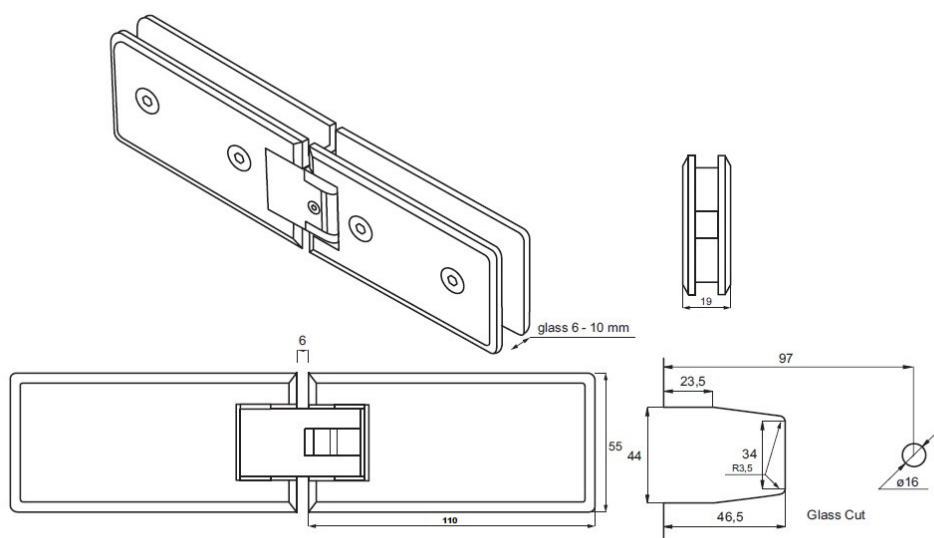

PRODUCT SHEET

Description:

Shower Hinge "Linz", 180DG, SS-Look, Glass/Glass, 6-10mm Glass Thickness, W/15DG Angle Adjustment Function & 15DG, Return Function, Brass Material, Rectangular Shape, W/Chamfered Edges

Item number:

15.26.747-5

Units	Box	Carton	HS Code	Barcode
Pcs.	1	20	8302100090	
				5704866505192

SISO A/S

Mileparken 11
DK-2740 Skovlunde
Denmark
VAT: DK 24786013

Phone +45 45 830 900

www.siso.dk
siso@siso.dk

Danske Bank
Nytorv Branch
Copenhagen
SWIFT: DABADKKK

Account no.
4180 3112 112936
IBAN Account
DK7230003112112936